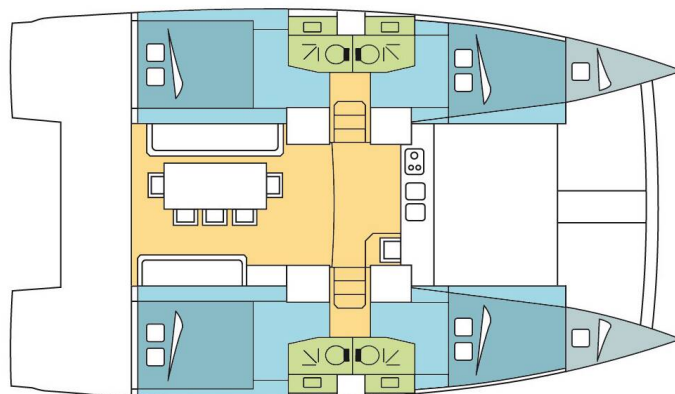

BALI 4.0

MOUSTIQUE (2018)

Catamaran Bali 4.0 MOUSTIQUE, built in 2018 is anchored in the Guadeloupe, La Marina Bas du Fort, Guadeloupe, Caribbean. It has 4 + 2 cabins, can accommodate 8 + 2 + 2 people and has 4 toilets. Bed linen and kitchen equipment are included in the price.