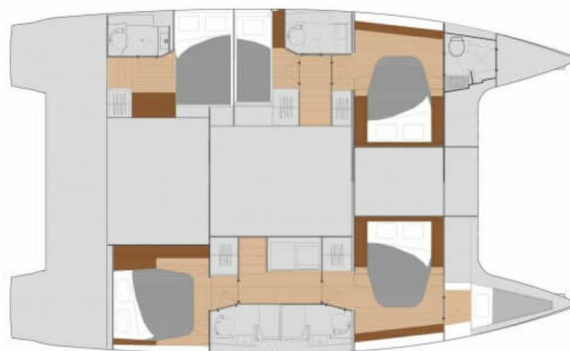

FONTAINE PAJOT SAONA 47 QUINTET

Three Sheets (2019)

Catamaran Fontaine Pajot Saona 47 Quintet Three Sheets, built in 2019 is anchored in the BVI, Tortola, Ritter House Marina, British Virgin Islands, British Virgin Islands. It has 5 + 1 cabins, can accommodate 10 + 1 people and has 5 toilets. Bed linen and kitchen equipment are included in the price.

Three Sheets

Production year

2019

Length

46 ft

Cabins

5 + 1

Berths