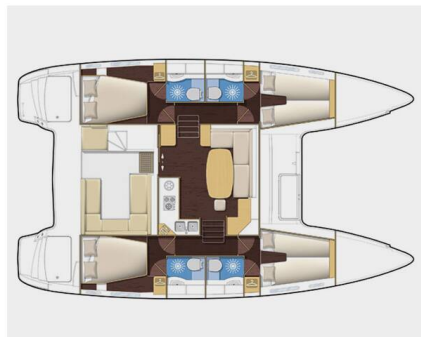

LAGOON 39

Catallou (2017)

Catamaran Lagoon 39 Catallou, built in 2017 is anchored in the Rhodes, Rhodes marina, Dodecanese, Greece. It has 4 + 2 cabins, can accommodate 8 + 2 people and has 4 toilets. Bed linen and kitchen equipment are included in the price.

Catallou

Production year

2017

Length

39 ft

Cabins

4 + 2

Berths