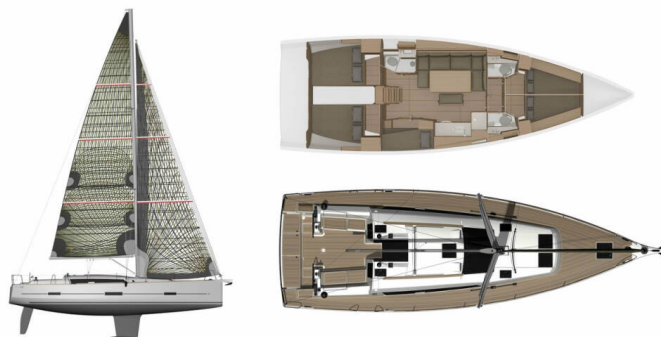

DUFOUR 460 GL

Eltheole II (2019)

Sailing yacht Dufour 460 GL Eltheole II, built in 2019 is anchored in the Zadar, D-Marin Borik, Zadar region, Croatia. It has 5 cabins, can accommodate 10 + 1 people and has 3 toilets. Bed linen and kitchen equipment are included in the price.

Eltheole II

Production year

2019

Length

46 ft

Cabins

5

Berths

10 + 1

Max Persons

12

WC

3

Engine

1 x 60 HP

Fuel tank