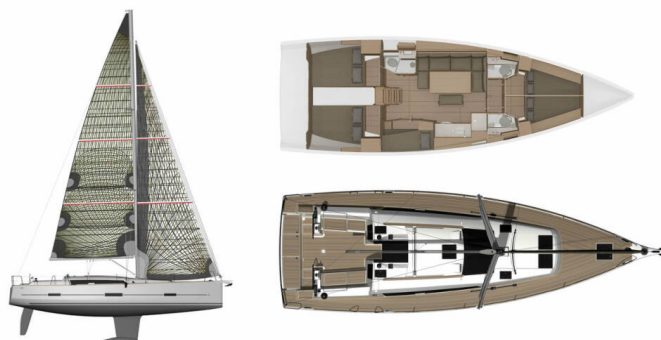

DUFOUR 460 GL

Eltheole II (2019)

Sailing yacht Dufour 460 GL Eltheole II, built in 2019 is anchored in the **Zadar, D-Marin Borik, Zadar region, Croatia**. It has **5 cabins**, can accommodate **10 + 2 people** and has **3 toilets**. Bed linen and kitchen equipment are included in the price.

Eltheole II

Production year

2019

Length

46 ft

Cabins

5

Berths

10 + 2

Max Persons

12

WC

3

Engine

1 x 60 HP

Fuel tank