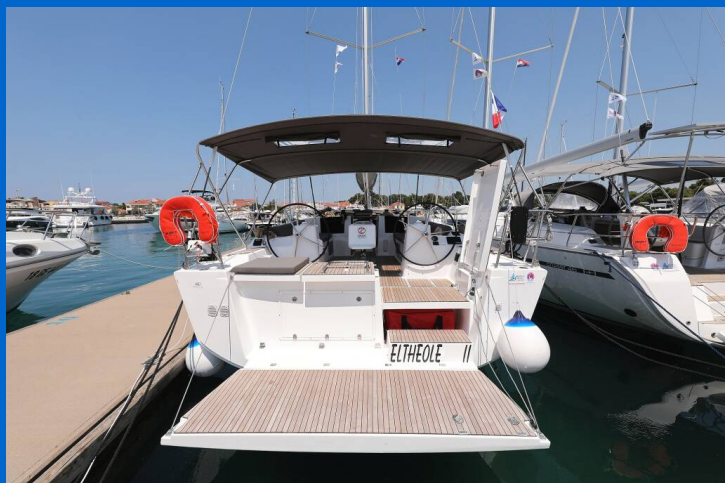

DUFOUR 460 GL

Eltheole II (2019)

Sailing yacht Dufour 460 GL Eltheole II, built in 2019 is anchored in the **Zadar, D-Marin Borik, Zadar region, Croatia**. It has **5 cabins**, can accommodate **10 + 2 people** and has **3 toilets**. Bed linen and kitchen equipment are included in the price.

YACHT SPECIFICATIONS

Yacht Base

Zadar, D-Marin Borik, Croatia

Yacht ID

1754

Brands

Dufour

Yacht name