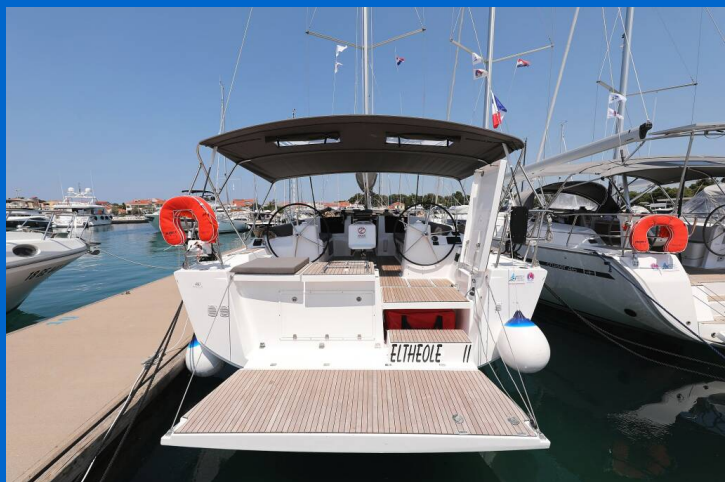

# DUFOUR 460 GL

Eltheole II (2019)

Sailing yacht Dufour 460 GL Eltheole II, built in 2019 is anchored in the Zadar, D-Marin Borik, Zadar region, Croatia. It has 5 cabins, can accommodate 10 + 1 people and has 3 toilets. Bed linen and kitchen equipment are included in the price.

## YACHT SPECIFICATIONS

Yacht Base

**Zadar, D-Marin Borik, Croatia**

Yacht ID

**1754**

Brands

**Dufour**

Yacht name