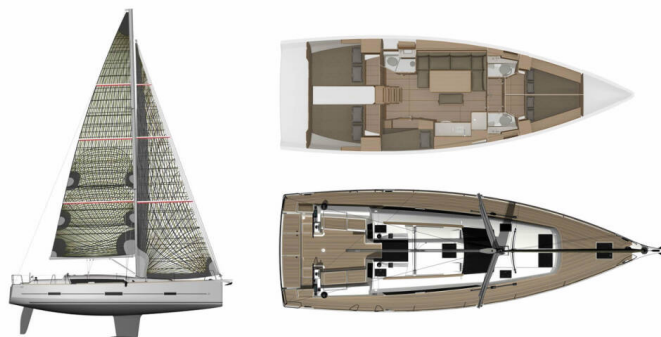

# DUFOUR 460 GL

Eltheole II (2019)

Sailing yacht Dufour 460 GL Eltheole II, built in 2019 is anchored in the Zadar, D-Marin Borik, Zadar region, Croatia. It has 5 cabins, can accommodate 10 + 1 people and has 3 toilets. Bed linen and kitchen equipment are included in the price.

**Eltheole II**

Production year

**2019**

Length

**46 ft**

Cabins

**5**

Berths