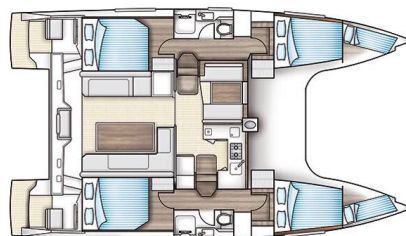

# NAUTITECH 40 OPEN

Sea Spirit (2019)

Catamaran Nautitech 40 Open Sea Spirit, built in 2019 is anchored in the **La Balise Marina, Mauritius, Mauritius, Mauritius**. It has **4 cabins**, can accommodate **8 people** and has **2 toilets**. Bed linen and kitchen equipment are included in the price.

**Sea Spirit**

Production year

**2019**

Length

**39 ft**

Cabins

**4**

Berths