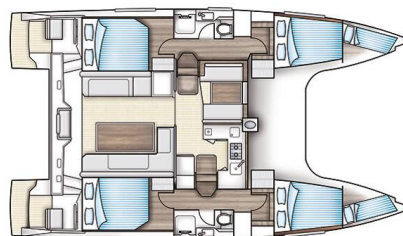

# NAUTITECH 40 OPEN

Sea Spirit (2019)

Catamaran Nautitech 40 Open Sea Spirit, built in 2019 is anchored in the **La Balise Marina, Mauritius, Mauritius, Mauritius**. It has **4 cabins**, can accommodate **8 people** and has **2 toilets**. Bed linen and kitchen equipment are included in the price.

**Sea Spirit**

Production year

**2019**

Length

**39 ft**

Cabins

**4**

Berths