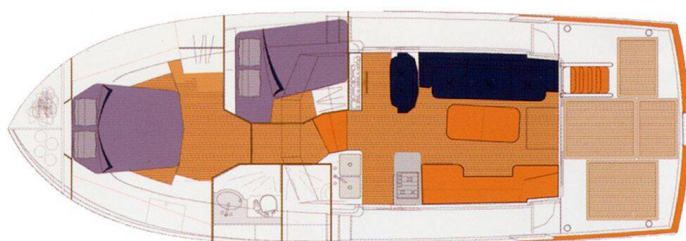

# SWIFT TRAWLER 42

Skitnica (2005)

Motor yacht **Swift Trawler 42 Skitnica**, built in **2005** is anchored in the **Marina Zadar (ex. Tankerkomerc), Zadar region, Croatia**. It has **2 cabins**, can accommodate **4 + 2 people** and has **2 toilets**. Bed linen and kitchen equipment are included in the price.

**Skitnica**

Production year

**2005**

Length

**44 ft**

Cabins

**2**

Berths