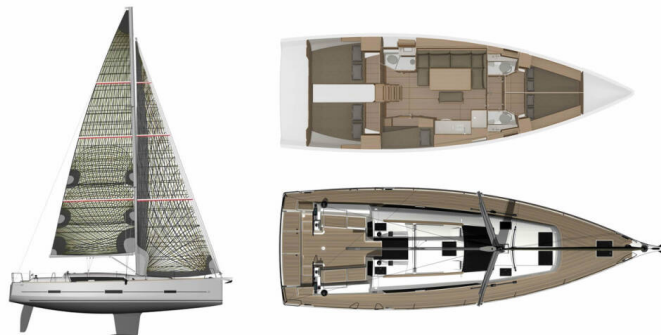

DUFOUR 460 GL

Ane (2019)

Sailing yacht Dufour 460 GL Ane, built in 2019 is anchored in the Marina Punat, Krk, Kvarner, Croatia. It has 5 cabins, can accommodate 10 + 1 people and has 3 toilets. Bed linen and kitchen equipment are included in the price.

Ane

Production year

2019

Length

46 ft

Cabins

5

Berths

10 + 1

Max Persons

11

WC

3

Engine

1 x 55 HP

Fuel tank