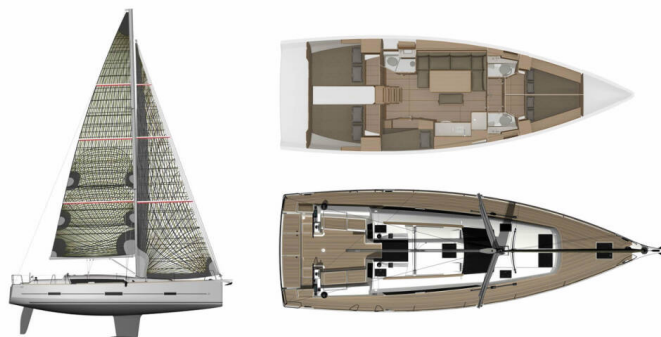

DUFOUR 460 GL

Ane (2019)

Sailing yacht Dufour 460 GL Ane, built in 2019 is anchored in the Marina Punat, Krk, Kvarner, Croatia. It has 5 cabins, can accommodate 10 + 1 people and has 3 toilets. Bed linen and kitchen equipment are included in the price.

Ane

Production year

2019

Length

46 ft

Cabins

5

Berths

10 + 1

Max Persons

11

WC

3

Engine

1 x 55 HP

Fuel tank