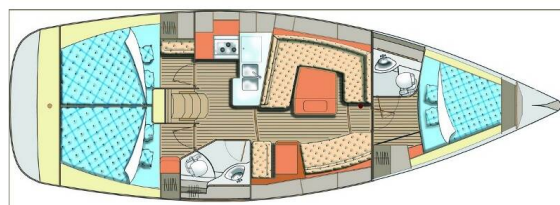

ELAN IMPRESSION 40

Janina (2019)

Sailing yacht Elan Impression 40 Janina, built in 2019 is anchored in the Pula, Marina Polesana, Istra, Croatia. It has 3 cabins, can accommodate 6 + 2 people and has 2 toilets. Bed linen and kitchen equipment are included in the price.