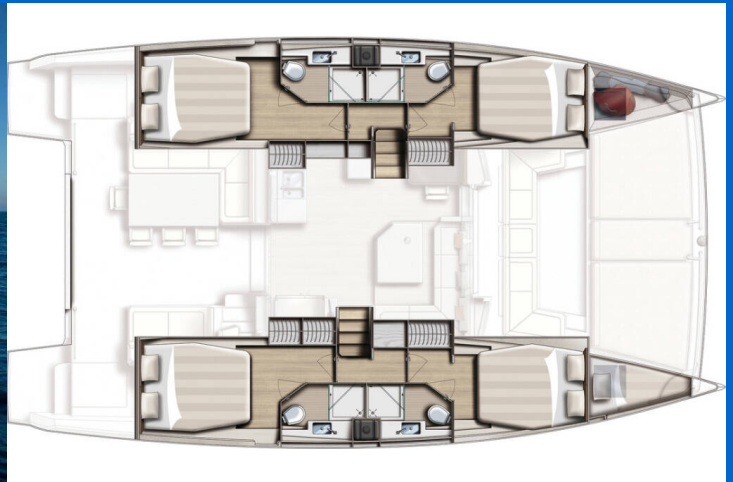

BALI 4.5

Le Andra (2019)

Catamaran Bali 4.5 Le Andra, built in **2019** is anchored in the **Orhaniye, Martı Marina, Aegean, Turkey**. It has **4 + 1 cabins**, can accommodate **8 + 2 + 1 people** and has **4 toilets**. Bed linen and kitchen equipment are included in the price.

Le Andra

Production year

2019

Length

45 ft

Cabins

4 + 1

Berths