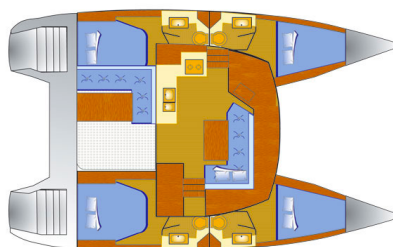

FOUNTAIN PAJOT LUCIA 40

Luna Rossa II (2019)

Catamaran Fountaine Pajot Lucia 40 Luna Rossa II, built in 2019 is anchored in the Marina Punat, Krk, Kvarner, Croatia. It has 4 cabins, can accommodate 8 + 2 people and has 4 toilets. Bed linen and kitchen equipment are included in the price.

Luna Rossa II

Production year

2019

Length

38 ft

Cabins

4

Berths