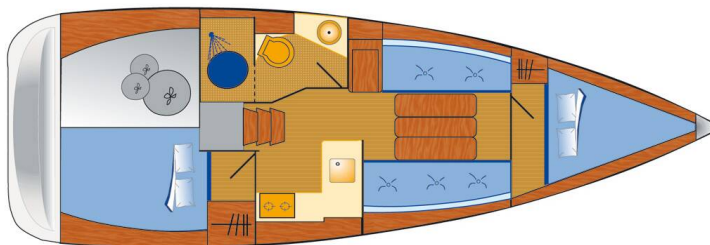

# SUN ODYSSEY 349

Antonija (2019)

Sailing yacht Sun Odyssey 349 Antonija, built in 2019 is anchored in the Marina Punat, Krk, Kvarner, Croatia. It has 2 cabins, can accommodate 4 + 1 people and has 1 toilets. Bed linen and kitchen equipment are included in the price.