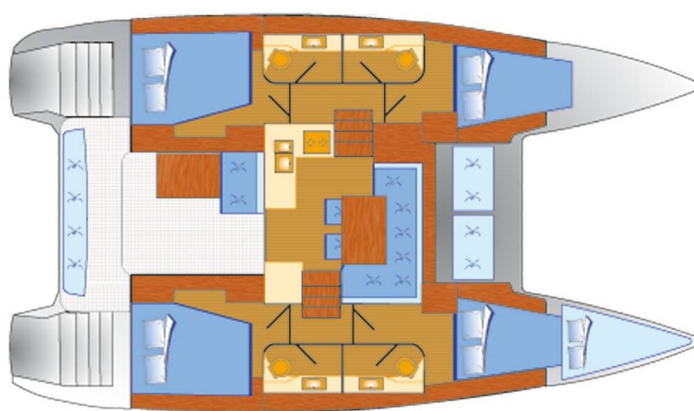

LAGOON 40

Sunset (2019)

Catamaran Lagoon 40 Sunset, built in **2019** is anchored in the **Marina Tehnomont Veruda, Pula, Istra, Croatia**. It has **4 + 1 cabins**, can accommodate **8 + 2 + 1 people** and has **4 toilets**. Bed linen and kitchen equipment are included in the price.

Sunset

Production year

2019

Length

39 ft

Cabins

4 + 1

Berths