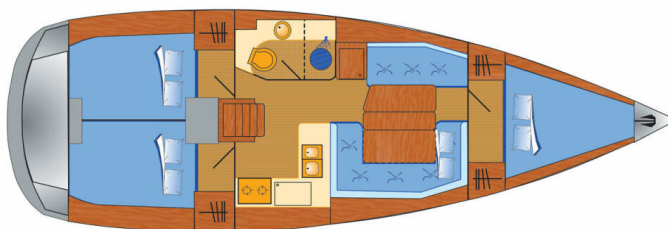

# SUN ODYSSEY 389

Sissi (2019)

Sailing yacht Sun Odyssey 389 Sissi, built in 2019 is anchored in the Marina Punat, Krk, Kvarner, Croatia. It has 3 cabins, can accommodate 6 + 2 people and has 1 toilets. Bed linen and kitchen equipment are included in the price.

**Sissi**

Production year

**2019**

Length

**39 ft**

Cabins

**3**

Berths