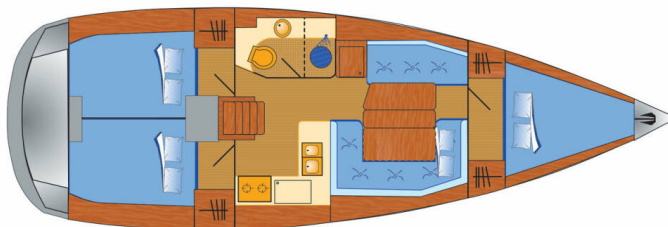

SUN ODYSSEY 389

Sissi (2019)

Sailing yacht Sun Odyssey 389 Sissi, built in 2019 is anchored in the Marina Punat, Krk, Kvarner, Croatia. It has 3 cabins, can accommodate 6 + 2 people and has 1 toilets. Bed linen and kitchen equipment are included in the price.