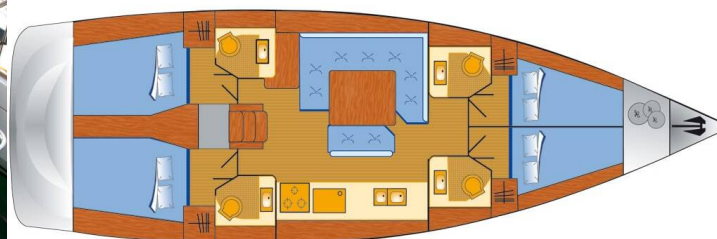

SUN ODYSSEY 479

Perla (2019)

Sailing yacht Sun Odyssey 479 Perla, built in 2019 is anchored in the Marina Punat, Krk, Kvarner, Croatia. It has 4 cabins, can accommodate 8 + 2 people and has 4 toilets. Bed linen and kitchen equipment are included in the price.