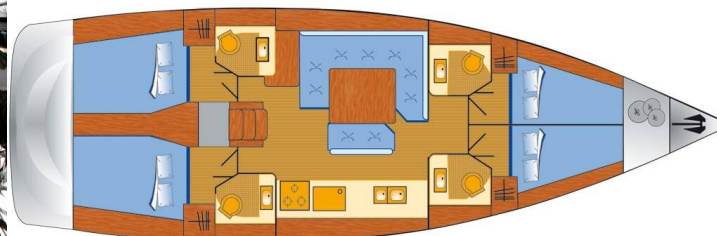

SUN ODYSSEY 479

Vencel (2019)

Sailing yacht Sun Odyssey 479 Vencel, built in 2019 is anchored in the Marina Tehnomont Veruda, Pula, Istra, Croatia. It has 4 cabins, can accommodate 8 + 2 people and has 4 toilets. Bed linen and kitchen equipment are included in the price.