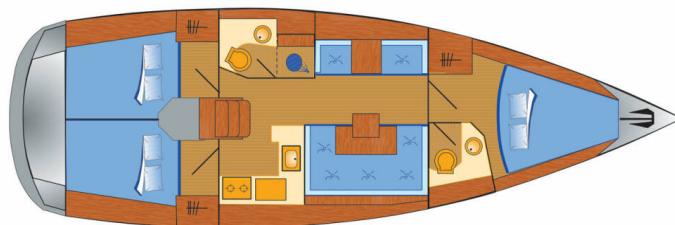

# SUN ODYSSEY 419

Mira (2019)

Sailing yacht Sun Odyssey 419 Mira, built in 2019 is anchored in the Marina Tehnomont Veruda, Pula, Istra, Croatia. It has 3 cabins, can accommodate 6 + 2 people and has 2 toilets. Bed linen and kitchen equipment are included in the price.