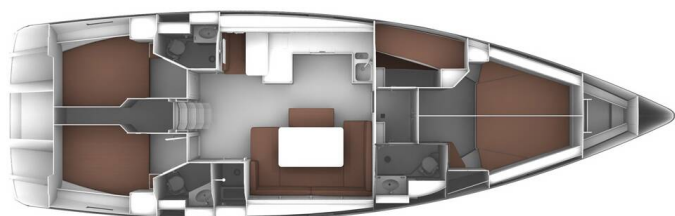

BAVARIA CRUISER 51 STYLE

Style (2018)

Sailing yacht **Bavaria Cruiser 51 Style Style**, built in **2018** is anchored in the **Marina Punat, Krk, Kvarner, Croatia**. It has **5 cabins**, can accommodate **10 + 2 people** and has **3 toilets**. Bed linen and kitchen equipment are included in the price.

Style

Production year

2018

Length

51 ft

Cabins

5

Berths