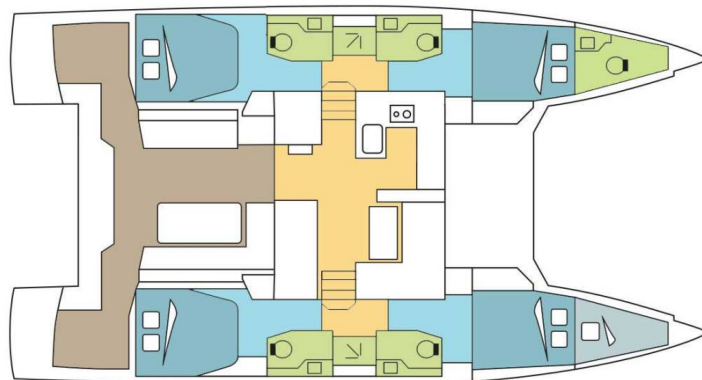

# NAUTITECH 46

Julia (2019)

Catamaran Nautitech 46 Julia, built in 2019 is anchored in the Marina di Scarlino - Follonica, Tuscany, Italy. It has 4 + 1 cabins, can accommodate 8 + 1 + 1 people and has 4 + 1 toilets. Bed linen and kitchen equipment are included in the price.

**Julia**

Production year

**2019**

Length

**45 ft**

Cabins

**4 + 1**

Berths