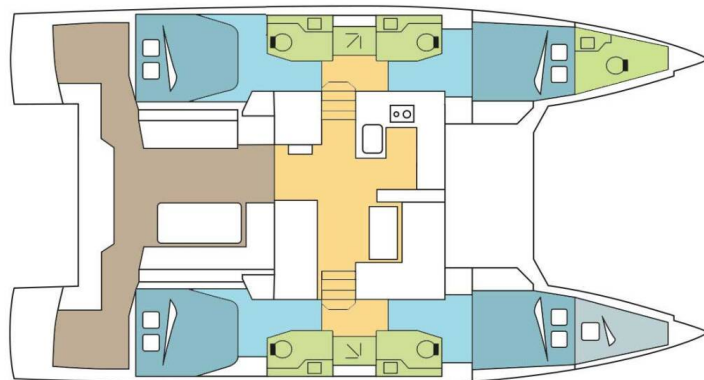

NAUTITECH 46

Julia (2019)

Catamaran Nautitech 46 Julia, built in 2019 is anchored in the Marina di Scarlino - Follonica, Tuscany, Italy. It has 4 + 1 cabins, can accommodate 8 + 1 + 1 people and has 4 + 1 toilets. Bed linen and kitchen equipment are included in the price.

Julia

Production year

2019

Length

45 ft

Cabins

4 + 1

Berths