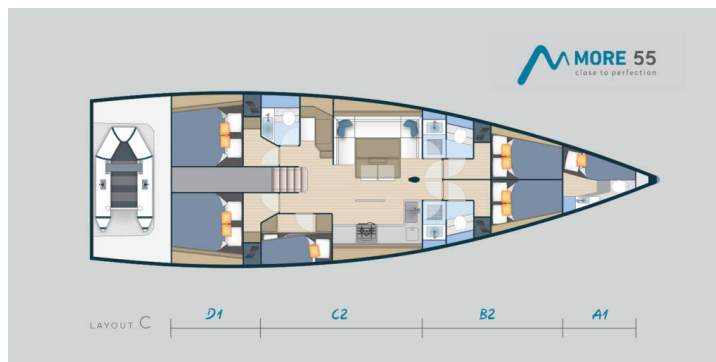

MORE 55

Eagle Ray - Black Edition (2019)

Sailing yacht **More 55 Eagle Ray - Black Edition**, built in **2019** is anchored in the **Trogir, Yachtclub Seget (Marina Baotić), Split region, Croatia**. It has **5 + 1 cabins**, can accommodate **10 + 2 + 1 people** and has **3 + 1 toilets**. Bed linen and kitchen equipment are included in the price.

YACHT SPECIFICATIONS

Yacht Base

Trogir, Yachtclub Seget (Marina Baotić), Croatia

Yacht ID

1372

Brands

More Boats

Yacht name

Eagle Ray - Black Edition

Production year

2019

Length

55 ft

Cabins

5 + 1

Berths

10 + 2 + 1

Max Persons

12

WC

3 + 1

Engine

1 x 110 HP

Fuel tank

550 l

WEBSITE

www.plujeme.cz

PHONE

+420 720 755 085

MOBILE

+420 777 170 276

E-MAIL

info@plujeme.cz

PLUJEME RÁDI S.R.O.

Dlouhá 730/35, 11000 Praha 1 – Staré Město, Czech Republic