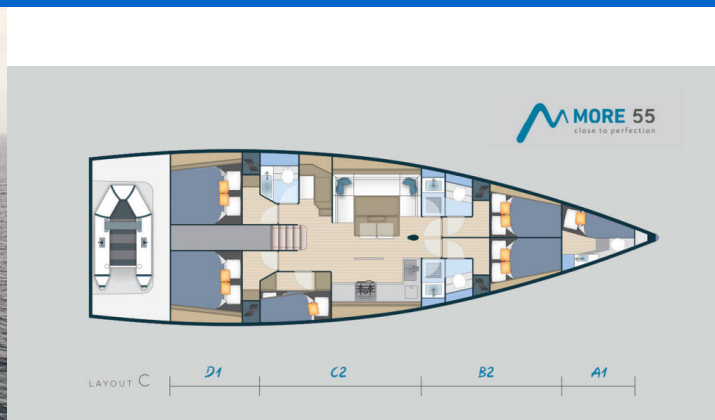

MORE 55

Black Pirat - Black Edition (2020)

Sailing yacht **More 55 Black Pirat - Black Edition**, built in **2020** is anchored in the **Trogir, Yachtclub Seget (Marina Baotić), Split region, Croatia**. It has **5 + 1 cabins**, can accommodate **10 + 2 + 1 people** and has **3 + 1 toilets**. Bed linen and kitchen equipment are included in the price.

Black Pirat - Black Edition

Production year

2020

Length

55 ft

Cabins

5 + 1

Berths