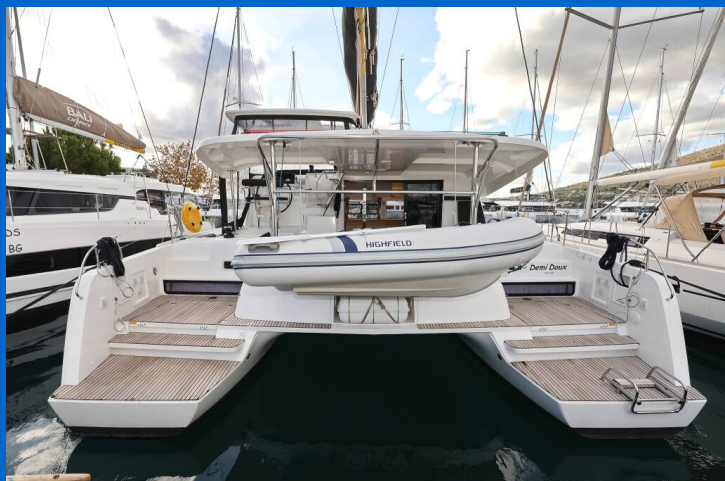

LAGOON 42

Demi Doux (2019)

Catamaran Lagoon 42 Demi Doux, built in 2019 is anchored in the Trogir, Marina Trogir (ex.SCT), Split region, Croatia. It has 4 + 2 cabins, can accommodate 8 + 2 + 2 people and has 4 toilets. Bed linen and kitchen equipment are included in the price.

YACHT SPECIFICATIONS

Yacht Base

**Trogir, Marina Trogir (ex.SCT),
Croatia**

Yacht ID

1347

Brands

Lagoon

Yacht name

Demi Doux

Production year

2019

Length

42 ft

Cabins

4 + 2

Berths

8 + 2 + 2

Max Persons

12

WC

4

Engine

2 x 57 HP

Fuel tank