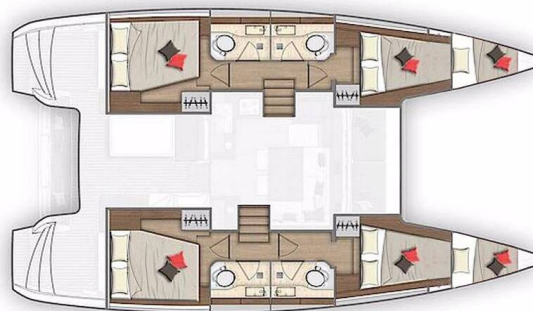

LAGOON 40

La Luna (2019)

Catamaran Lagoon 40 La Luna, built in 2019 is anchored in the Sukosan, D-Marin Dalmacija Marina, Zadar region, Croatia. It has 4 + 2 cabins, can accommodate 8 + 2 + 2 people and has 4 toilets. Bed linen and kitchen equipment are included in the price.

La Luna

Production year

2019

Length

39 ft

Cabins

4 + 2

Berths