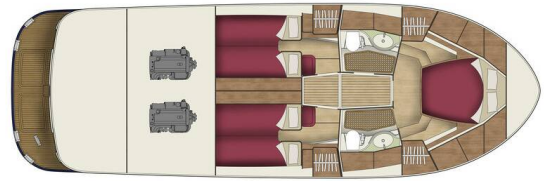

ADRIANA 44

Franka (2012)

Motor yacht **Adriana 44 Franka**, built in **2012** is anchored in the **Sukosan, D-Marin Dalmacija Marina, Zadar region, Croatia**. It has **3 cabins**, can accommodate **6 + 1 people** and has **2 toilets**. Bed linen and kitchen equipment are included in the price.

YACHT SPECIFICATIONS

Yacht Base

**Sukosan, D-Marin Dalmacija Marina,
Croatia**

Yacht ID

133

Brands

SAS - Vektor

Yacht name

Franka

Production year

2012

Length

44 ft

Cabins

3

Berths

6 + 1

WC

2

Engine

2 x 270 HP

Fuel tank

1000 l