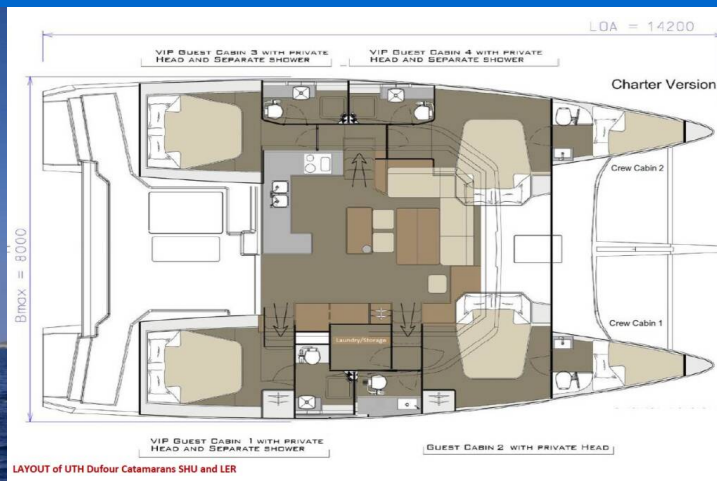

DUFOUR 48 CATAMARAN

Shu (2019)

Catamaran Dufour 48 Catamaran Shu, built in 2019 is anchored in the **Dubrovnik, Komolac, ACI Marina Dubrovnik, Dubrovnik region, Croatia**. It has **4 + 2 cabins**, can accommodate **8 + 1 + 2 people** and has **4 + 1 toilets**. Bed linen and kitchen equipment are included in the price.

Shu

Production year

2019

Length

48 ft

Cabins

4 + 2

Berths