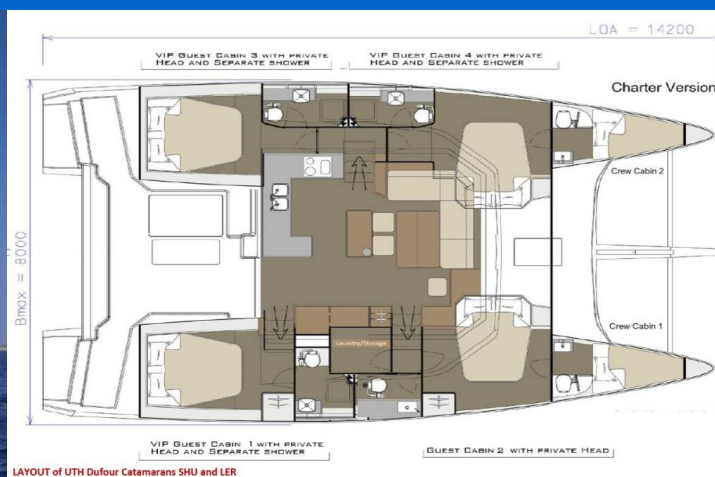

DUFOUR 48 CATAMARAN

Ler (2019)

Catamaran Dufour 48 Catamaran Ler, built in 2019 is anchored in the **Marina Kremik, Primosten, Šibenik region, Croatia**. It has **4 + 2 cabins**, can accommodate **8 + 1 + 2 people** and has **4 + 1 toilets**. Bed linen and kitchen equipment are included in the price.

Ler

Production year

2019

Length

48 ft

Cabins

4 + 2

Berths