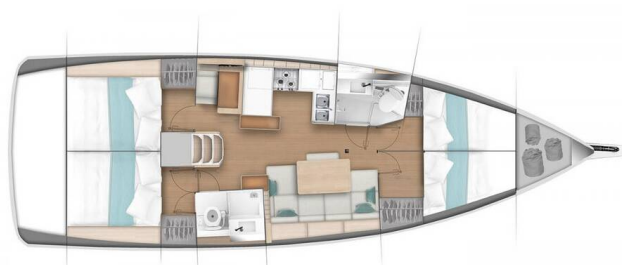

SUN ODYSSEY 440

Goji Berry (2018)

Sailing yacht Sun Odyssey 440 Goji Berry, built in 2018 is anchored in the **Paros, Cyclades, Greece**. It has **4 cabins**, can accommodate **8 + 2 people** and has **2 toilets**. Bed linen and kitchen equipment are included in the price.

Goji Berry

Production year

2018

Length

43 ft

Cabins

4

Berths