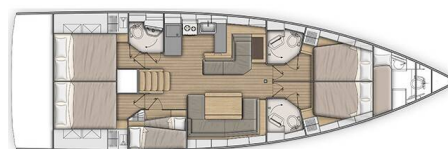

OCEANIS 51.1

Shine (2019)

Sailing yacht Oceanis 51.1 Shine, built in 2019 is anchored in the **Corfu, Gouvia Marina, Ionian Islands, Greece**. It has **6 cabins**, can accommodate **11 + 1 people** and has **4 toilets**. Bed linen and kitchen equipment are included in the price.

Shine

Production year

2019

Length

52 ft

Cabins

6

Berths