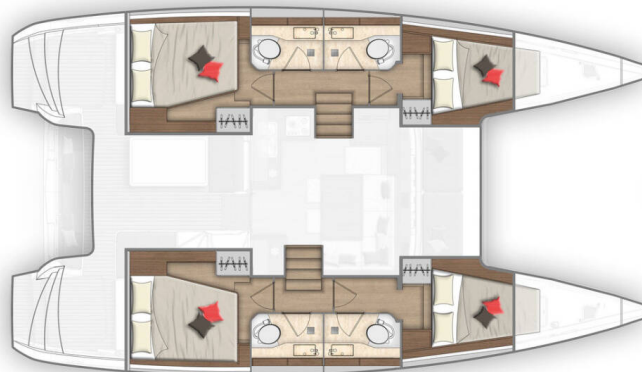

# LAGOON 40

Wild Cat (2018)

Catamaran Lagoon 40 Wild Cat, built in 2018 is anchored in the Marina Šangulin, Biograd, Zadar region, Croatia. It has 4 + 2 cabins, can accommodate 8 + 2 + 2 people and has 4 toilets. Bed linen and kitchen equipment are included in the price. Bed linen and kitchen equipment are included in the price.