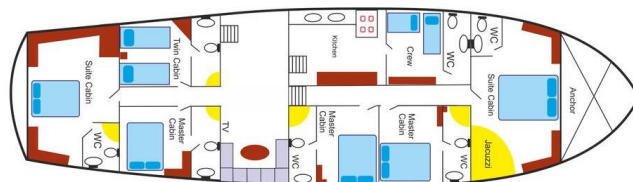

M/S PERLA DEL MAR II

Perla Del Mar II (2007)

Gulet M/S Perla Del Mar II Perla Del Mar II, built in 2007 is anchored in the **Marmaris Yacht Marina, Aegean, Turkey**. It has **6 cabins**, can accommodate **12 people** and has **5 toilets**. Bed linen and kitchen equipment are included in the price.

M/S Perla Del Mar 2

Loa : 36.00 m
Beam : 8.00 m
Draft : 3.55 m
Type : Ketch
Cabins : 6 - (3x2) - (2x1) - (1x1)
Year Built/Rent : 2007/2013
Engine : 2 x 420 HP Daiwwoo
Generator : 26 - 22 KVA
Electricity : 220 / 12-24 V
Outboard : 60 HP
A / C : Yes

Cabins: 1 Deluxe Master Cabins /
2 Master Cabins / 1 VIP Cabin /
3 Main Cabins / 1 VIP Cabin /
Ducted Flare Receiver Engine
Bathroom & Shower Units, Electrical
WC, Hair Dryer, Amenities and
International Phone Connection in
Each Cabin.