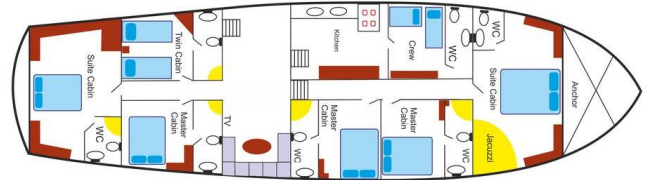

M/S PERLA DEL MAR II

Perla Del Mar II (2007)

Gulet M/S Perla Del Mar II Perla Del Mar II, built in 2007 is anchored in the **Marmaris Yacht Marina, Aegean, Turkey**. It has **6 cabins**, can accommodate **12 people** and has **5 toilets**. Bed linen and kitchen equipment are included in the price.

M/S Perla Del Mar 2

Loa : 36.00 m
Beam : 8.00 m
Draft : 3.55 m
Type : Ketch
Cabins : 6 - (3x0) - (2xM) - (1xTV)
Year Built/Rent : 2007/2013
Engine : 2 x 420 HP Daiwoo
Generator : 26 - 22 KVA
Electricity : 220 / 12-24 V
Outboard : 60 HP
A / C : Yes

Cabins: 1 Deluxe Master Cabins /
2 Master Cabins / 1 VIP Cabin /
3 Main Cabins / 1 TV /
Ducted Flare Receiver /
Ducted Flare Receiver /
Bathroom & Shower Units, Electrical
WC, Hair Dryer, Amenities and
International Phone Connection in
Each Cabin.