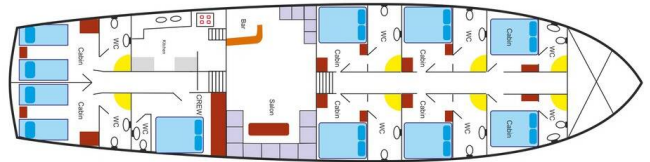

M/S PERLA DEL MAR I

Perla Del Mar I (1993)

Gulet M/S Perla Del Mar I Perla Del Mar I, built in 1993 is anchored in the **Marmaris Yacht Marina, Aegean, Turkey**. It has **8 cabins**, can accommodate **16 people** and has **8 toilets**. Bed linen and kitchen equipment are included in the price.

M/S PERLA DEL MAR I
L.o.a : 26,50 m
Beam : 7,10 m
Draft : 2,70 m
Type : Ketch
Cabin : 8 - (6x10) - (2x17W)
Year Built/Redit : 1993/2012
Engine : 315 HP Scania
Generator : 26 + 10 KWVA
Electricity : 220 / 12,24 V
Outboard : 60 HP
Activities : Canoe, Snorkelling,
Wind surf, Fishing equipment,
Water Ski, TV, DVD / CD Player
A / C : Yes

Perla Del Mar I

Production year

1993

Length

87 ft

Cabins

8

Berths