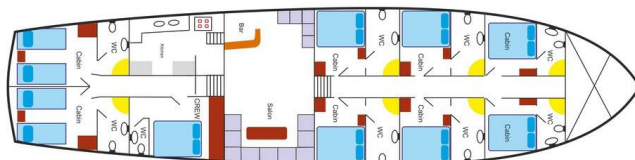

# M/S PERLA DEL MAR I

Perla Del Mar I (1993)

Gulet M/S Perla Del Mar I Perla Del Mar I, built in 1993 is anchored in the **Marmaris Yacht Marina, Aegean, Turkey**. It has **8 cabins**, can accommodate **16 people** and has **8 toilets**. Bed linen and kitchen equipment are included in the price.

**M/S PERLA DEL MAR I**  
L.o.a : 26,50 m  
Beam : 7,10 m  
Draft : 2,70 m  
Type : Ketch  
Cabin : 8 - (6x10) - (2x17W)  
Year Built/Redit : 1993/2012  
Engine : 315 HP Scania  
Generator : 26 + 10 KW/A  
Electricity : 220 / 12,24 V  
Outboard : 60 HP  
Activities : Canoe, Snorkelling,  
Wind surf, Fishing equipment,  
Water Ski, TV, DVD / CD Player  
A / C : Yes

**Perla Del Mar I**

Production year

**1993**

Length

**87 ft**

Cabins

**8**

Berths