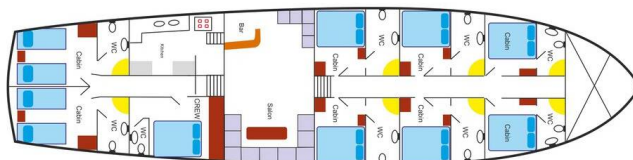

M/S PERLA DEL MAR I

Perla Del Mar I (1993)

Gulet M/S Perla Del Mar I Perla Del Mar I, built in 1993 is anchored in the **Marmaris Yacht Marina, Aegean, Turkey**. It has **8 cabins**, can accommodate **16 people** and has **8 toilets**. Bed linen and kitchen equipment are included in the price.

M/S PERLA DEL MAR I
L.o.a : 26,50 m
Beam : 7,10 m
Draft : 2,70 m
Type : Ketch
Cabin : 8 - (6x10) - (2x17W)
Year Built/Redit : 1993/2012
Engine : 315 HP Scania
Generator : 26 + 10 KW/A
Electricity : 220 / 12,24 V
Outboard : 60 HP
Activities : Canoe, Snorkelling,
Wind surf, Fishing equipment,
Water Ski, TV, DVD / CD Player
A / C : Yes

Perla Del Mar I

Production year

1993

Length

87 ft

Cabins

8

Berths