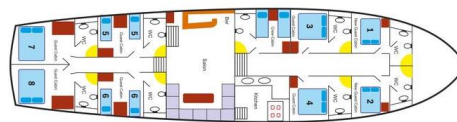

# M/S PERLA DEL MAR

Perla Del Mar (2005)

Gulet M/S Perla Del Mar Perla Del Mar, built in 2005 is anchored in the **Marmaris Yacht Marina, Aegean, Turkey**. It has **8 cabins**, can accommodate **16 people** and has **8 toilets**. Bed linen and kitchen equipment are included in the price.

**PERLA DEL MAR**  
Length : 28.00 m  
Beam : 7.50 m  
Draft : 4.00 m  
Type : Ketch  
Cabin : 8 (total) (2xTW)  
Max. draft : 4.00 m  
Max. draft : 4.00 m  
Engine : 1x 460 HP Isco  
Generator : 22 + 18 KWVA  
Electricity : 220 / 24 V  
Outboard : 60 HP  
Activities : Canoe, Surf, Ski,  
Internet V / Satellite,  
A/C : Yes  
Hoyer