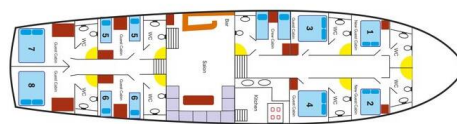

# M/S PERLA DEL MAR

Perla Del Mar (2005)

Gulet M/S Perla Del Mar Perla Del Mar, built in 2005 is anchored in the **Marmaris Yacht Marina, Aegean, Turkey**. It has **8 cabins**, can accommodate **16 people** and has **8 toilets**. Bed linen and kitchen equipment are included in the price.

**PERLA DEL MAR**  
Length : 28.00 m  
Beam : 7.50 m  
Draft : 4.00 m  
Type : Ketch  
Cabin : 8 (total) (2xTW)  
Max. draft : 4.00 m  
Max. draft : 4.00 m  
Engine : 1x 460 HP Isco  
Generator : 22 + 18 KWVA  
Electricity : 220 / 24 V  
Outboard : 60 HP  
Activities : Canoe, Surf, Ski,  
Internet V / Satellite,  
A/C : Yes  
Hoyer