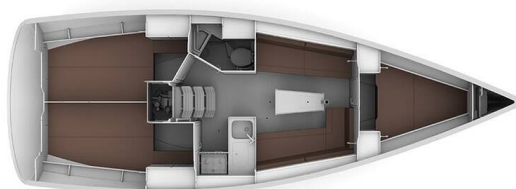

# BAVARIA CRUISER 34

Take Five (2018)

Sailing yacht **Bavaria Cruiser 34 Take Five**, built in **2018** is anchored in the **Dubrovnik, Komolac, ACI Marina Dubrovnik, Dubrovnik region, Croatia**. It has **3 cabins**, can accommodate **6 + 1 people** and has **1 toilets**. Bed linen and kitchen equipment are included in the price.