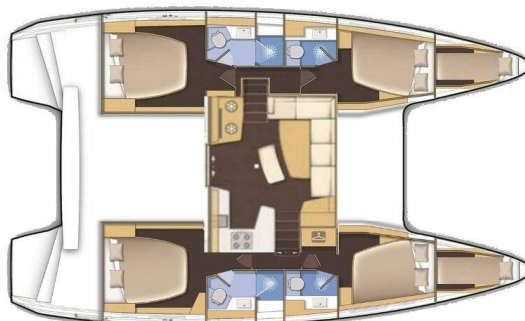

LAGOON 42

Lu-Lu NEW (2018)

Catamaran Lagoon 42 Lu-Lu NEW, built in 2018 is anchored in the Marina Tehnomont Veruda, Pula, Istra, Croatia. It has 4 + 2 cabins, can accommodate 8 + 2 + 2 people and has 4 toilets. Bed linen and kitchen equipment are included in the price.

Lu-Lu NEW

Production year

2018

Length

42 ft

Cabins

4 + 2

Berths