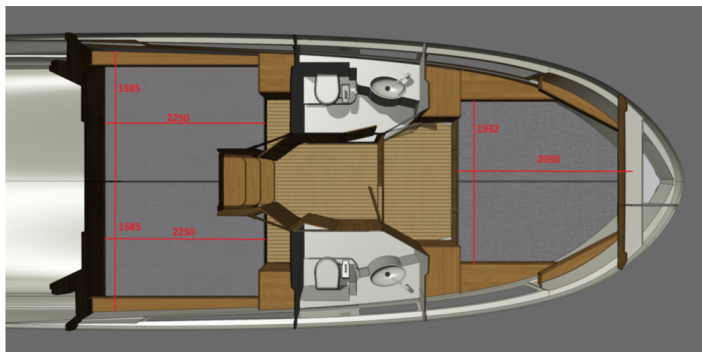

PLATINUM 989

Sabina (2018)

Motor yacht **Platinum 989 Sabina**, built in **2018** is anchored in the **Kukljica, Ugljan, Zadar region, Croatia**. It has **3 cabins**, can accommodate **6 + 1 people** and has **2 toilets**. Bed linen and kitchen equipment are included in the price.

Sabina

Production year

2018

Length

35 ft

Cabins

3

Berths