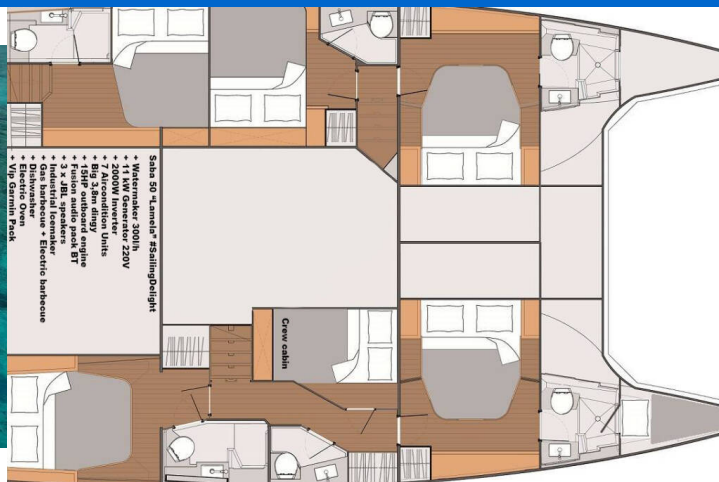

FOUNTAIN PAJOT SABA 50

Lamela (2018)

Catamaran Fountaine Pajot Saba 50 Lamela, built in 2018 is anchored in the **Olbia, Sardinia, Italy**. It has **5 + 1 cabins**, can accommodate **10 + 2 + 2 people** and has **5 + 1 toilets**. Bed linen and kitchen equipment are included in the price.

YACHT SPECIFICATIONS

Yacht Base

Olbia, Italy

Yacht ID

11259

Brands

Fountaine Pajot

Yacht name

Lamela

Production year

2018

Length

49 ft

Cabins

5 + 1

Berths

10 + 2 + 2

Max Persons

14

WC

5 + 1

Engine

2 x 60 HP

Fuel tank

940 l

WEBSITE

www.plujeme.cz

E-MAIL

info@plujeme.cz

PHONE

+420 720 755 085

MOBILE

+420 777 170 276

PLUJEME RÁDI S.R.O.

Dlouhá 730/35, 11000 Praha 1 – Staré Město, Czech Republic