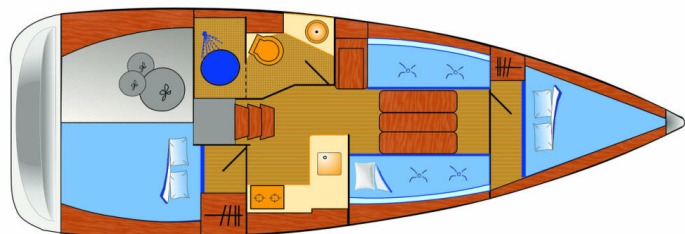

# SUN ODYSSEY 349

Marie (2018)

Sailing yacht Sun Odyssey 349 Marie, built in 2018 is anchored in the Marina Tehnomont Veruda, Pula, Istra, Croatia. It has 2 cabins, can accommodate 4 + 1 people and has 1 toilets. Bed linen and kitchen equipment are included in the price.

**Marie**

Production year

**2018**

Length

**34 ft**

Cabins

**2**

Berths