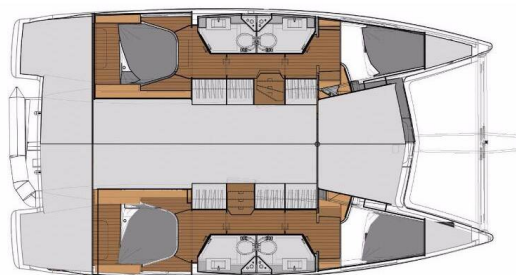

FOUNTAIN PAJOT LUCIA 40

Tu Tamo 2 (2018)

Catamaran Fountaine Pajot Lucia 40 Tu Tamo 2, built in 2018 is anchored in the **Marina Tehnomont Veruda, Pula, Istra, Croatia**. It has **4 cabins**, can accommodate **8 + 2 people** and has **4 toilets**. Bed linen and kitchen equipment are included in the price.

YACHT SPECIFICATIONS

Yacht Base

Marina Tehnomont Veruda, Pula, Croatia

Yacht ID

1060

Brands

Fountaine Pajot

Yacht name

Tu Tamo 2

Production year

2018

Length

38 ft

Cabins

4

Berths

8 + 2

Max Persons

12

WC

4

Engine

2 x 30 HP

Fuel tank

300 l

WEBSITE

www.plujeme.cz

PHONE

+420 720 755 085

MOBILE

+420 777 170 276

E-MAIL

info@plujeme.cz

PLUJEME RÁDI S.R.O.

Dlouhá 730/35, 11000 Praha 1 - Staré Město, Czech Republic