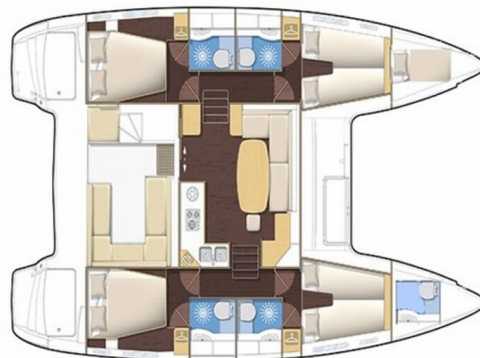

LAGOON 400

MH 26 (2010)

Catamaran Lagoon 400 MH 26, built in 2010 is anchored in the Marina Hramina, Murter, Šibenik region, Croatia. It has 4 + 1 cabins, can accommodate 8 + 2 people and has 4 + 1 toilets. Bed linen and kitchen equipment are included in the price.

MH 26

Production year

2010

Length

39 ft

Cabins

4 + 1

Berths