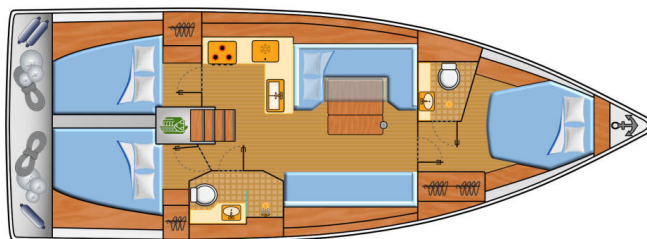

HANSE 410

Marius (2025)

Sailing yacht Hanse 410 Marius, built in 2025 is anchored in the Marina Tehnomont Veruda, Pula, Istra, Croatia. It has 3 cabins, can accommodate 6 + 2 people and has 2 toilets. Bed linen and kitchen equipment are included in the price.