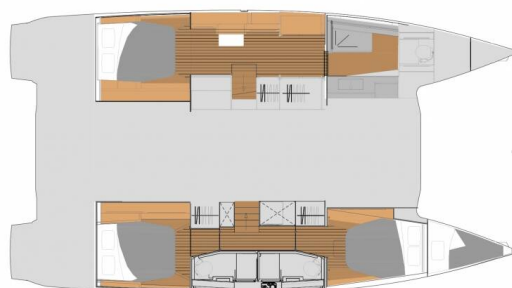

# FOUNTAIN PAJOT ELBA 45

Caramita (2025)

Catamaran Fountaine Pajot Elba 45 Caramita, built in 2025 is anchored in the Marina Punat, Krk, Kvarner, Croatia. It has 3 cabins, can accommodate 6 people and has 3 toilets. Bed linen and kitchen equipment are included in the price.