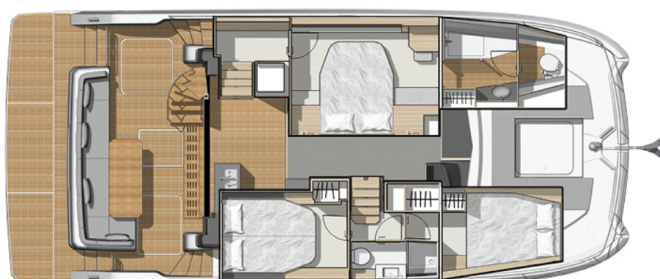

FOUNTAINE PAJOT MY5

Fasching (2023)

Power catamaran Fountaine Pajot MY5 Fasching, built in 2023 is anchored in the **Belize, Placencia, Belize, Belize**. It has **2 + 1 cabins**, can accommodate **4 + 2 people** and has **2 toilets**. Bed linen and kitchen equipment are included in the price.

Fasching

Production year

2023

Length

40 ft

Cabins

2 + 1

Berths