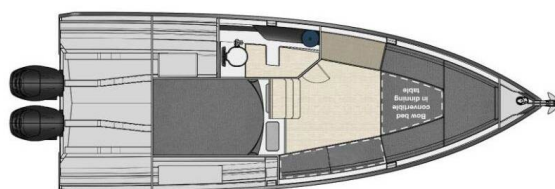

NUVA M9 CABIN

Planac (2024)

Motor boat **Nuva M9 Cabin Planac**, built in **2024** is anchored in the **Palma de Mallorca, Real Club Nautico, Balearic Islands, Spain**. It has **1 cabins**, can accommodate **2 + 2 people** and has **1 toilets**. Bed linen and kitchen equipment are included in the price.

Planac

Production year

2024

Length

30 ft

Cabins

1

Berths