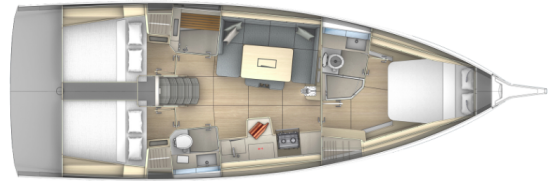

DUFOUR 41

No Name (2025)

Sailing yacht **Dufour 41 No Name**, built in **2025** is anchored in the **Kas Marina, Mediterranean, Turkey**. It has **3 cabins**, can accommodate **6 people** and has **3 toilets**. Bed linen and kitchen equipment are included in the price.

No Name

Production year

2025

Length

42 ft

Cabins

3

Berths