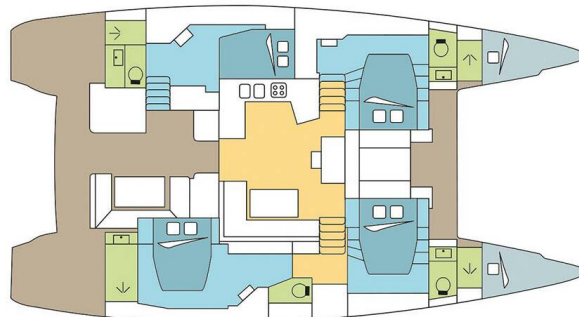

# LAGOON 52 F

Jessy (2013)

Catamaran **Lagoon 52 F Jessy**, built in **2013** is anchored in the **Marina Pirovac, Šibenik region, Croatia**. It has **4 + 2 cabins**, can accommodate **8 + 2 + 2 people** and has **4 + 2 toilets**. Bed linen and kitchen equipment are included in the price.

**Jessy**

Production year

**2013**

Length

**52 ft**

Cabins

**4 + 2**

Berths