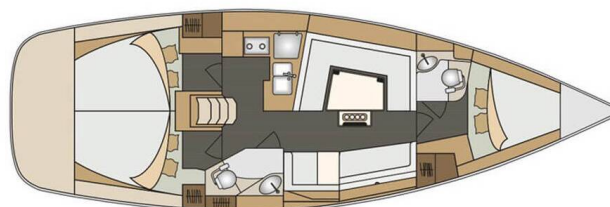

# ELAN IMPRESSION 40

Silente (2015)

Sailing yacht **Elan Impression 40 Silente**, built in **2015** is anchored in the **Rabac, Istra, Croatia**. It has **3 cabins**, can accommodate **6 people** and has **2 toilets**. Bed linen and kitchen equipment are included in the price.