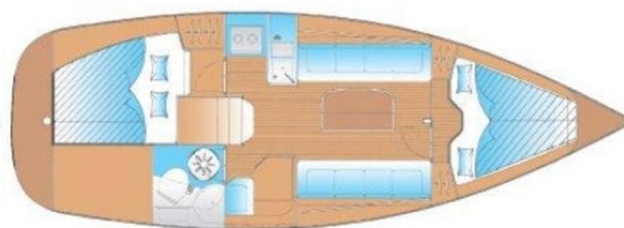

BAVARIA 30 CRUISER

Ana (2006)

Sailing yacht **Bavaria 30 Cruiser Ana**, built in **2006** is anchored in the **Rabac, Istra, Croatia**. It has **2 cabins**, can accommodate **4 people** and has **1 toilets**. Bed linen and kitchen equipment are included in the price.