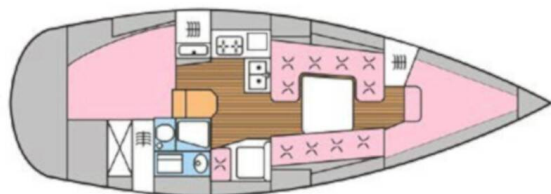

ELAN 333

Brina (2003)

Sailing yacht **Elan 333 Brina**, built in **2003** is anchored in the **Rabac, Istra, Croatia**. It has **2 cabins**, can accommodate **4 people** and has **1 toilets**. Bed linen and kitchen equipment are included in the price.