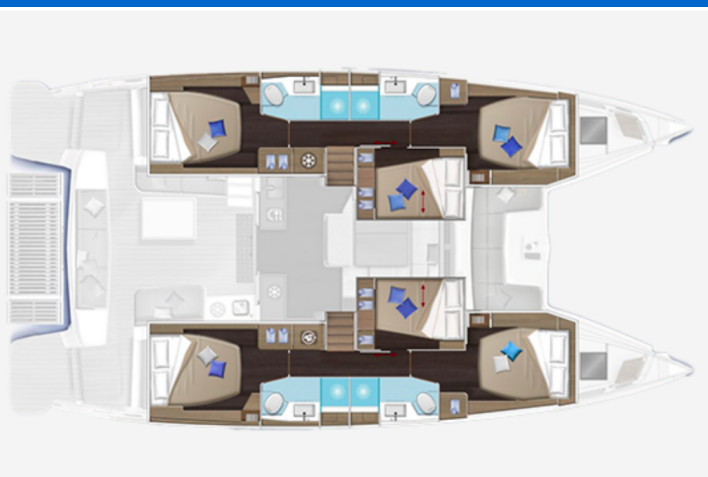

# LAGOON 51

Euphoria IV (2023)

Catamaran Lagoon 51 Euphoria IV, built in 2023 is anchored in the Pula, ACI Marina Pomer, Istra, Croatia. It has 6 + 1 cabins, can accommodate 12 + 1 people and has 5 + 1 toilets. Bed linen and kitchen equipment are included in the price.

**Euphoria IV**

Production year

**2023**

Length

**50 ft**

Cabins

**6 + 1**

Berths